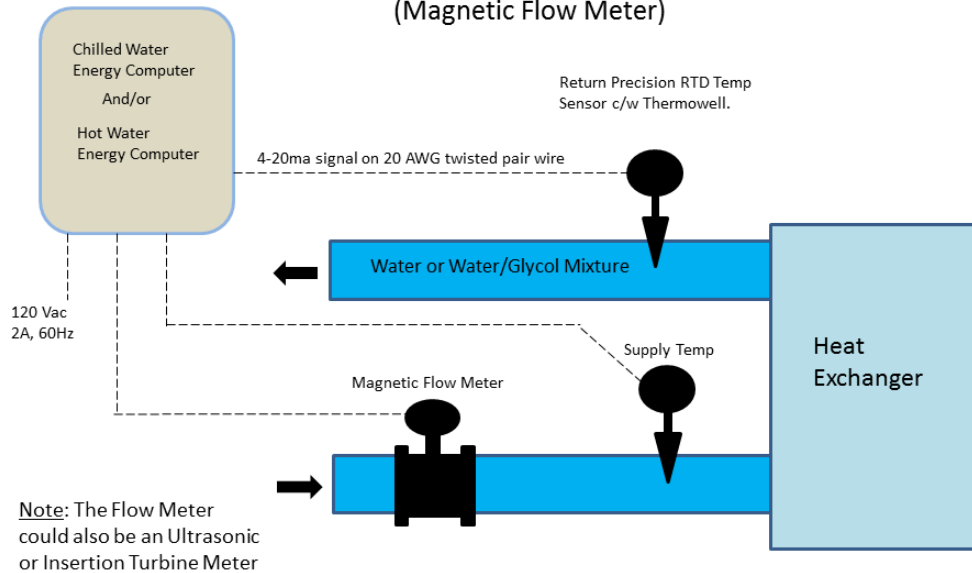

For district energy plants or facilities with large line sizes we can offer a Magnetic Flow meter with a separate Energy Flow computer or a non-intrusive Clamp-on Ultrasonic energy flow meter. See diagrams below

Cooling or Heating Energy Meter System (Magnetic Flow Meter)

UltraSonic Clamp-on Energy Meter

For smaller lines (4" and less) you can use one of the two types of systems above or purchase a compact and economical Heating and Cooling system from Landis + Gyr