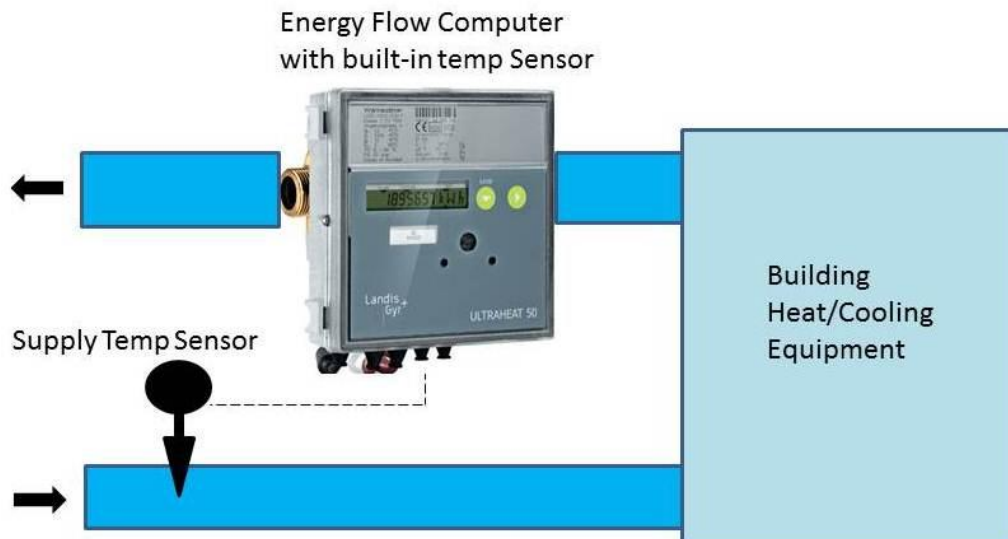

For smaller lines (4" and less) you can use one of the two types of systems above or purchase a compact and economical Heating and Cooling system from Landis + Gyr

Heating &/or Cooling Energy System - Landis + Gyr