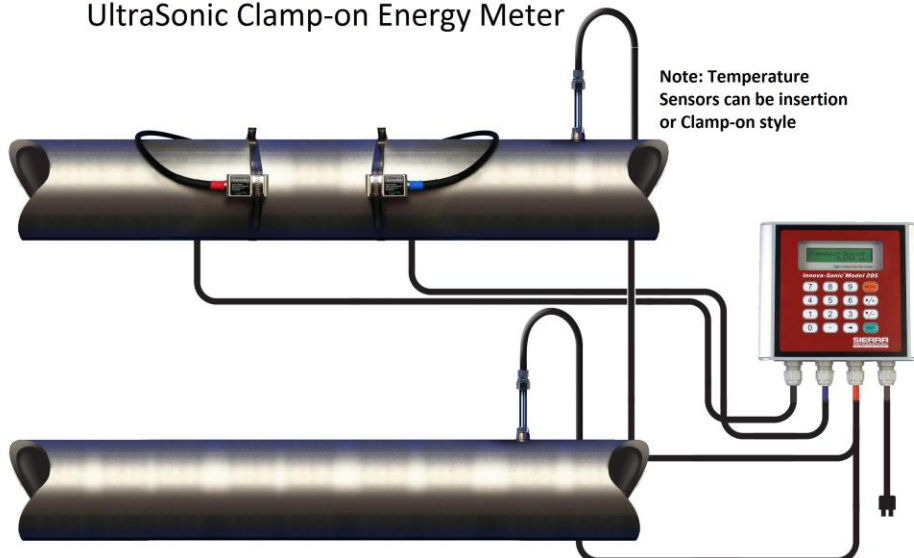

For district energy plants or facilities with large line sizes we can offer a Magnetic Flow meter with a separate Energy Flow computer or a non-intrusive Clamp-on Ultrasonic energy flow meter. See diagrams below

Cooling or Heating Energy Meter System (Magnetic Flow Meter)

UltraSonic Clamp-on Energy Meter

For smaller lines (4" and less) you can use one of the two types of systems above or purchase a compact and economical Heating and Cooling system from Landis + Gyr